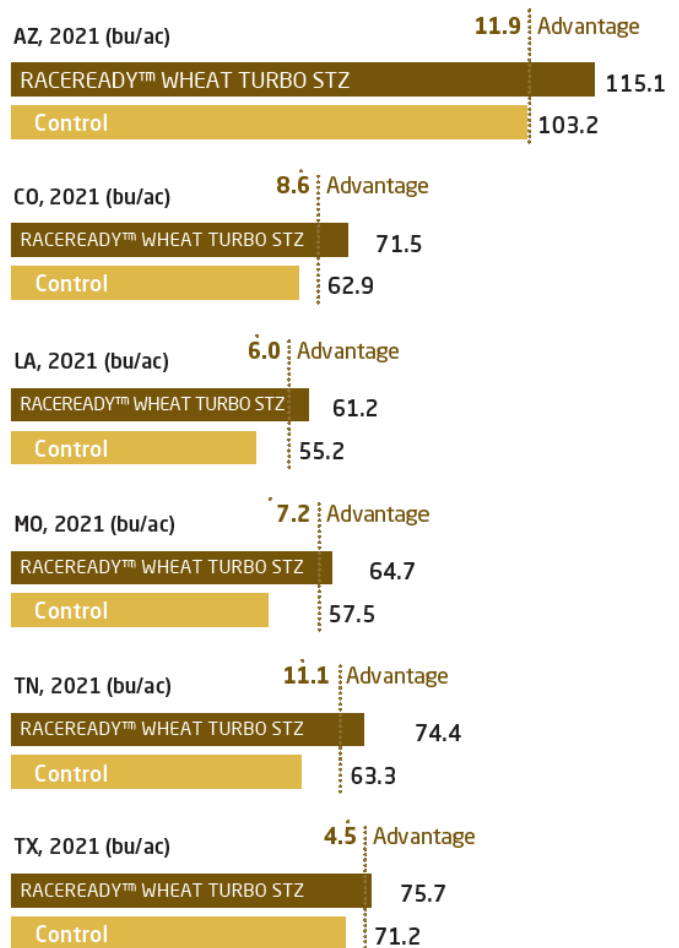

RACEREADY™ STZ WHEAT TURBO

THE FASTER TRACK TO HIGHER YIELDS

RACEREADY™ WHEAT TURBO STZ contains a proprietary enzyme technology that enhances seed development to get the crop off to a fast and healthy start. This formulation is designed for use as a seed treatment on all soil types and may be used in band or in furrow fertilizer applications.

RACEREADY™ WHEAT TURBO STZ is compatible with most fungicides and insecticide seed treatments. It may also be applied as an over-treatment if preferred.

- **May be mixed with and applied with fungicide and insecticides**
- **Can be applied as an overcoat treatment**
- **Compatible with most inoculants and microbial based products**
- **Provides high quality, readily available Zn to the seed, promoting root and shoot growth and helping plants withstand environmental stress**
- **Rapidly disperses a high volume of two enzymes into the soil, which interacts with the outermost layer of the roots, the mucilage layer, and creates a draw for more water and nutrients towards plant roots**

APPLICATION & USE RATE

RACEREADY™ WHEAT TURBO STZ is designed for use in commercial liquid seed treatment systems at a rate of 2 oz per cwt or 1 oz per 50 lb of wheat seed.

ACTIVE INGREDIENTS PER CWT FUNGICIDES

Zinc (Zn) 4.0%
4.0% Chelated zinc

Derived from zinc EDTA.

ALSO CONTAINS NON-PLANT FOOD INGREDIENTS:

Lipase 3.2 x 10³ μUnits/mL
Mannanase 1.6 x 10⁶ μUnits/mL

FIELD TRIALS

©2022. RACEREADY™ is trademark of Meristem Crop Performance™. All rights reserved.