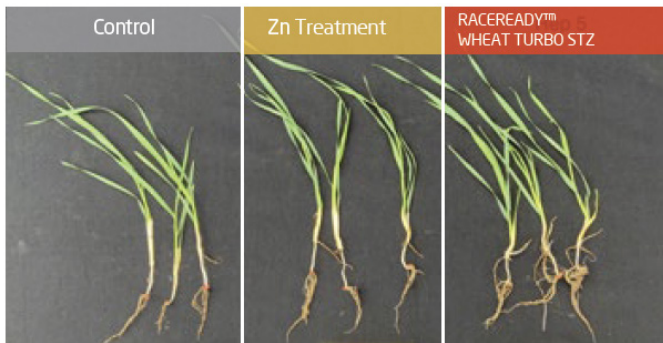

RACEREADY™ STZ WHEAT TURBO

THE FASTER TRACK TO HIGHER YIELDS

RACEREADY™ WHEAT TURBO STZ contains a proprietary enzyme technology that enhances seed development to get the crop off to a fast and healthy start. This formulation is designed for use as a seed treatment on all soil types and may be used in band or in furrow fertilizer applications.

RACEREADY™ WHEAT TURBO STZ is compatible with most fungicides and insecticide seed treatments. It may also be applied as an over-treatment if preferred.

- **May be mixed with and applied with fungicide and insecticides**
- **Can be applied as an overcoat treatment**
- **Compatible with most inoculants and microbial based products**
- **Provides high quality, readily available Zn to the seed, promoting root and shoot growth and helping plants withstand environmental stress**
- **Rapidly disperses a high volume of two enzymes into the soil, which interacts with the outermost layer of the roots, the mucilage layer, and creates a draw for more water and nutrients towards plant roots**

APPLICATION & USE RATE

RACEREADY™ WHEAT TURBO STZ is designed for use in commercial liquid seed treatment systems at a rate of 2 oz per cwt or 1 oz per 50 lb of wheat seed.

ACTIVE INGREDIENTS PER CWT FUNGICIDES

Zinc (Zn) 4.0%
4.0% Chelated zinc

Derived from zinc EDTA.

ALSO CONTAINS NON-PLANT FOOD INGREDIENTS:

Lipase 3.2 x 10³ μUnits/mL
Mannanase 1.6 x 10⁶ μUnits/mL

FIELD TRIALS

©2022. RACEREADY™ is trademark of Meristem Crop Performance™. All rights reserved.